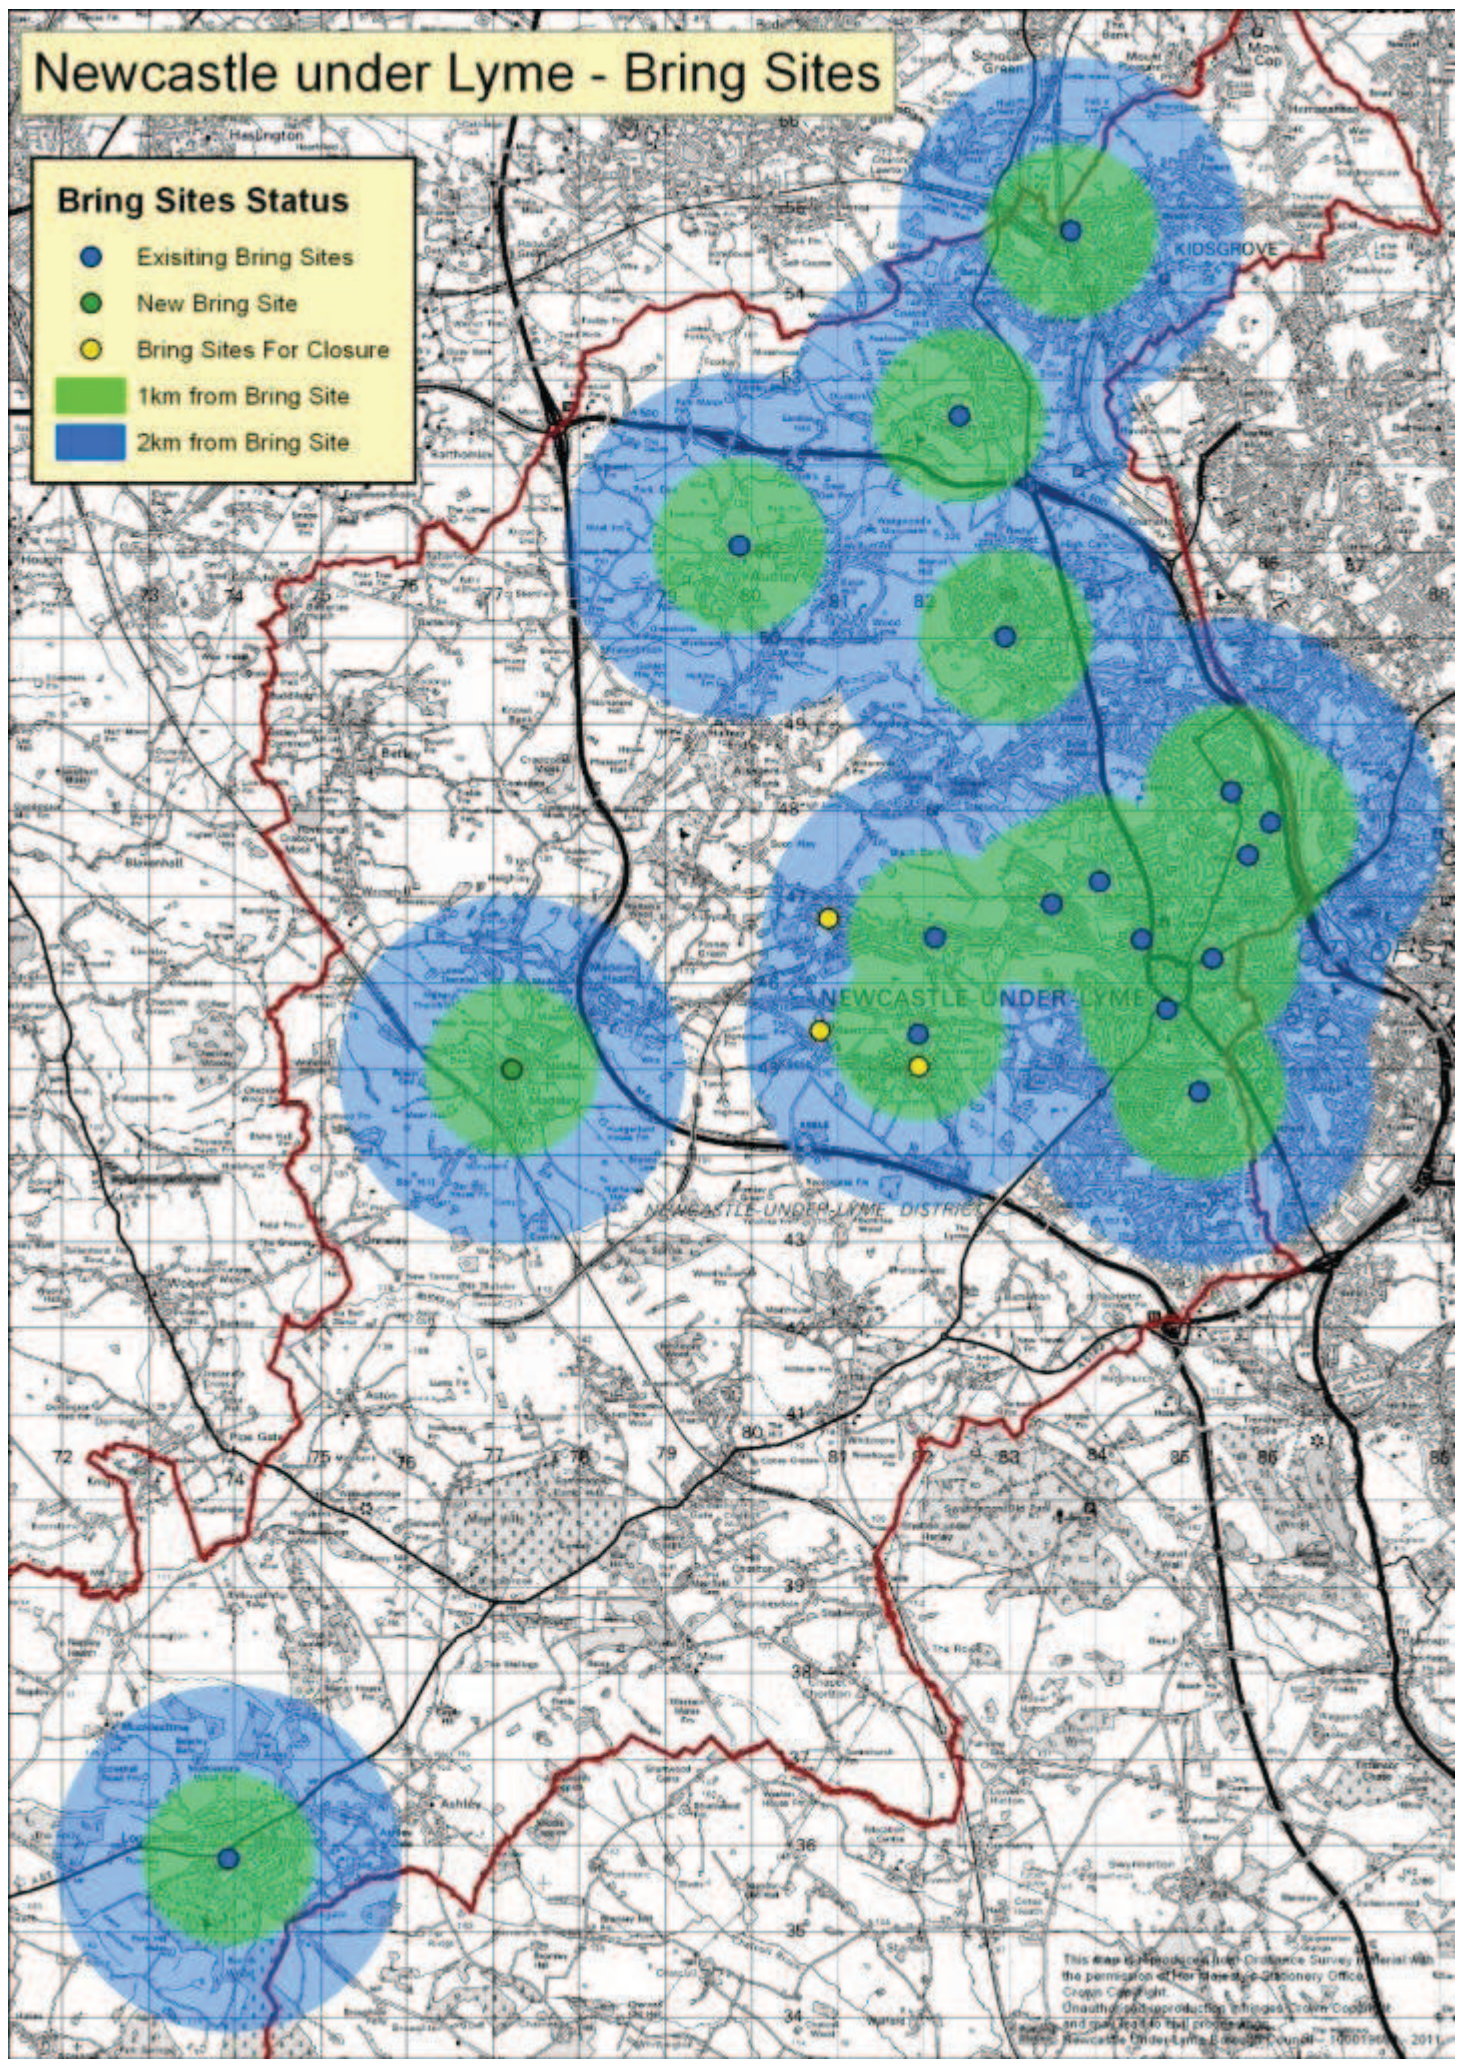

Newcastle under Lyme - Bring Sites

Bring Sites Status

- Existing Bring Sites
- New Bring Site
- Bring Sites For Closure
- 1km from Bring Site
- 2km from Bring Site

This map is reproduced from Ordnance Survey material with the permission of Her Majesty's Stationery Office. Crown Copyright. Unauthorised reproduction, in whole or in part, is prohibited. Newcastle Under Lyme Local Council - 2011